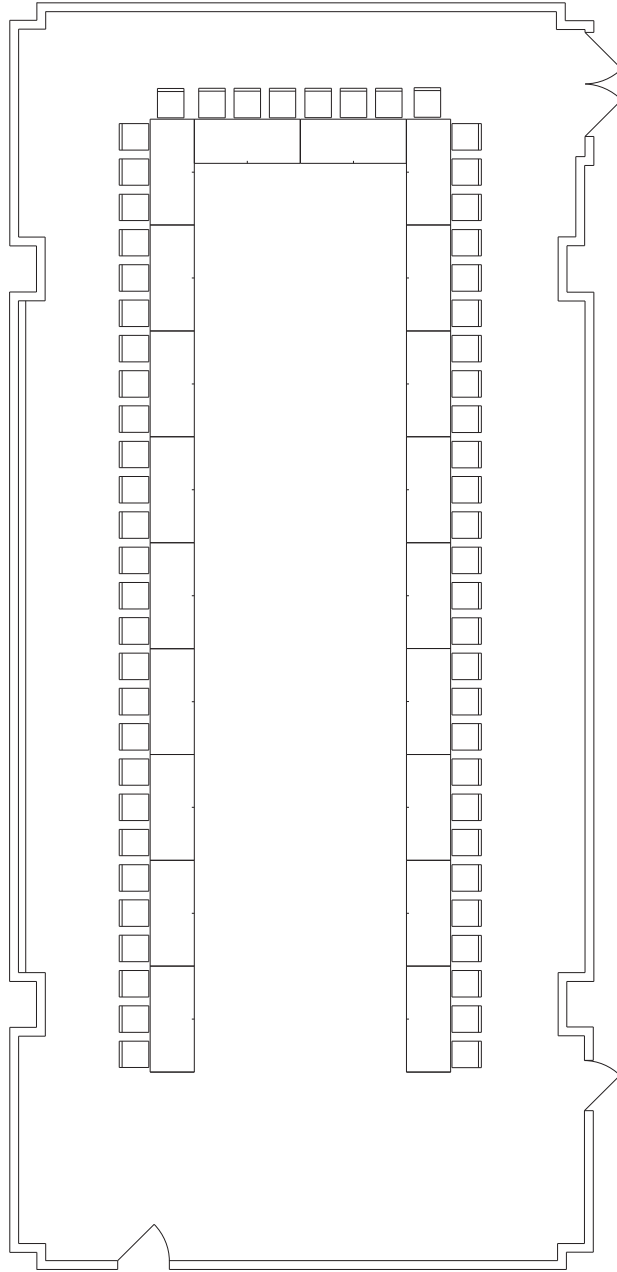

PIN WALL & TRAY

WALT DISNEY WORLD DOLPHIN

ASIA 1

AREA 2,241 SQ. FT. CEILING 11 FT. 5 IN. LOWEST PT. 10 FT. 6 IN.

U-shape

62 Chairs