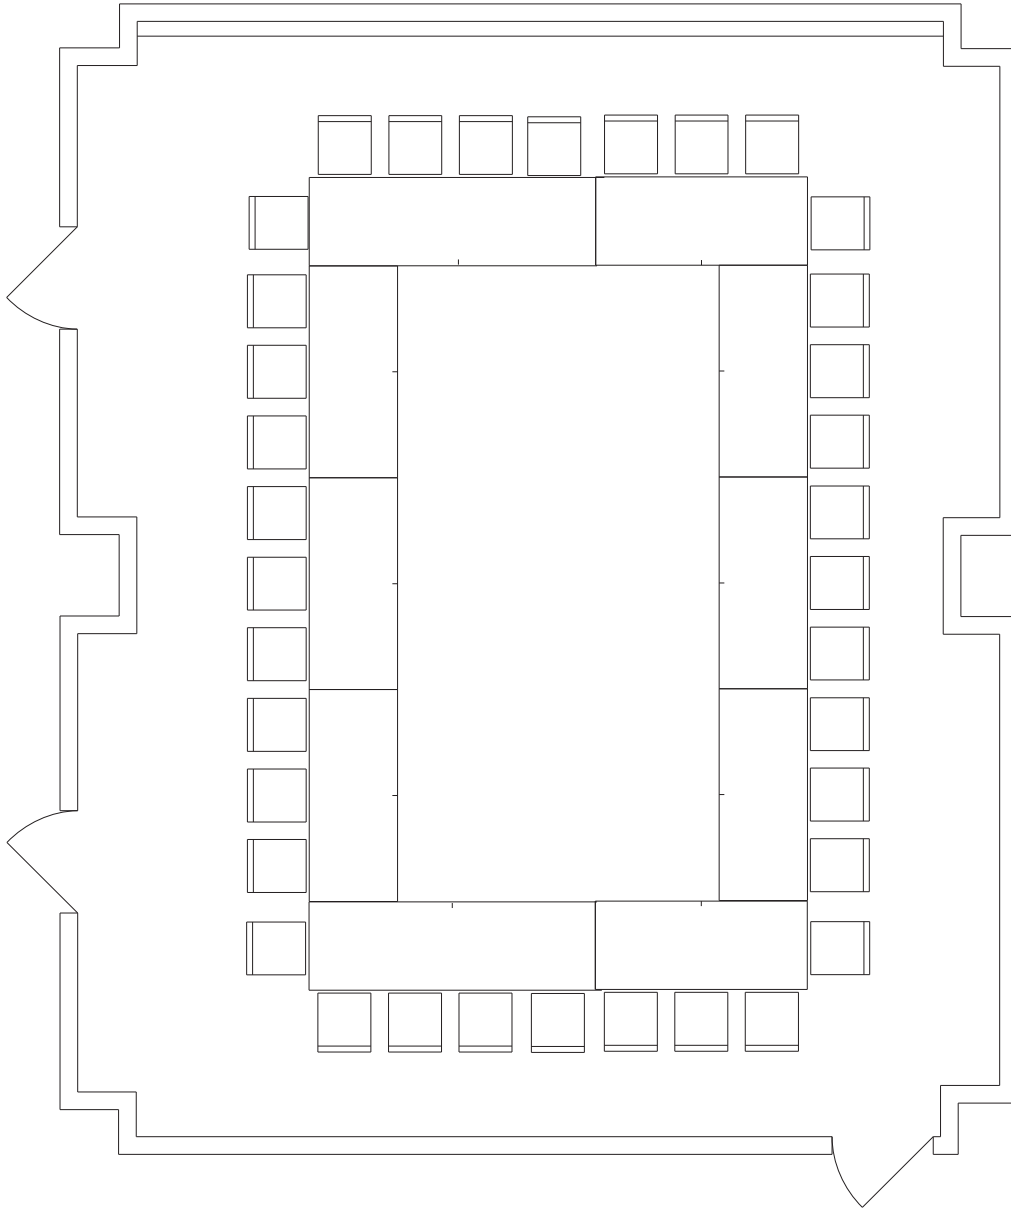

PIN WALL & TRAY

WALT DISNEY WORLD DOLPHIN

EUROPE 2

AREA 806 SQ. FT. CEILING 11 FT. 5 IN. LOWEST PT. 11 FT. 0 IN.

Hollow square

36 Chairs

SH5-6A