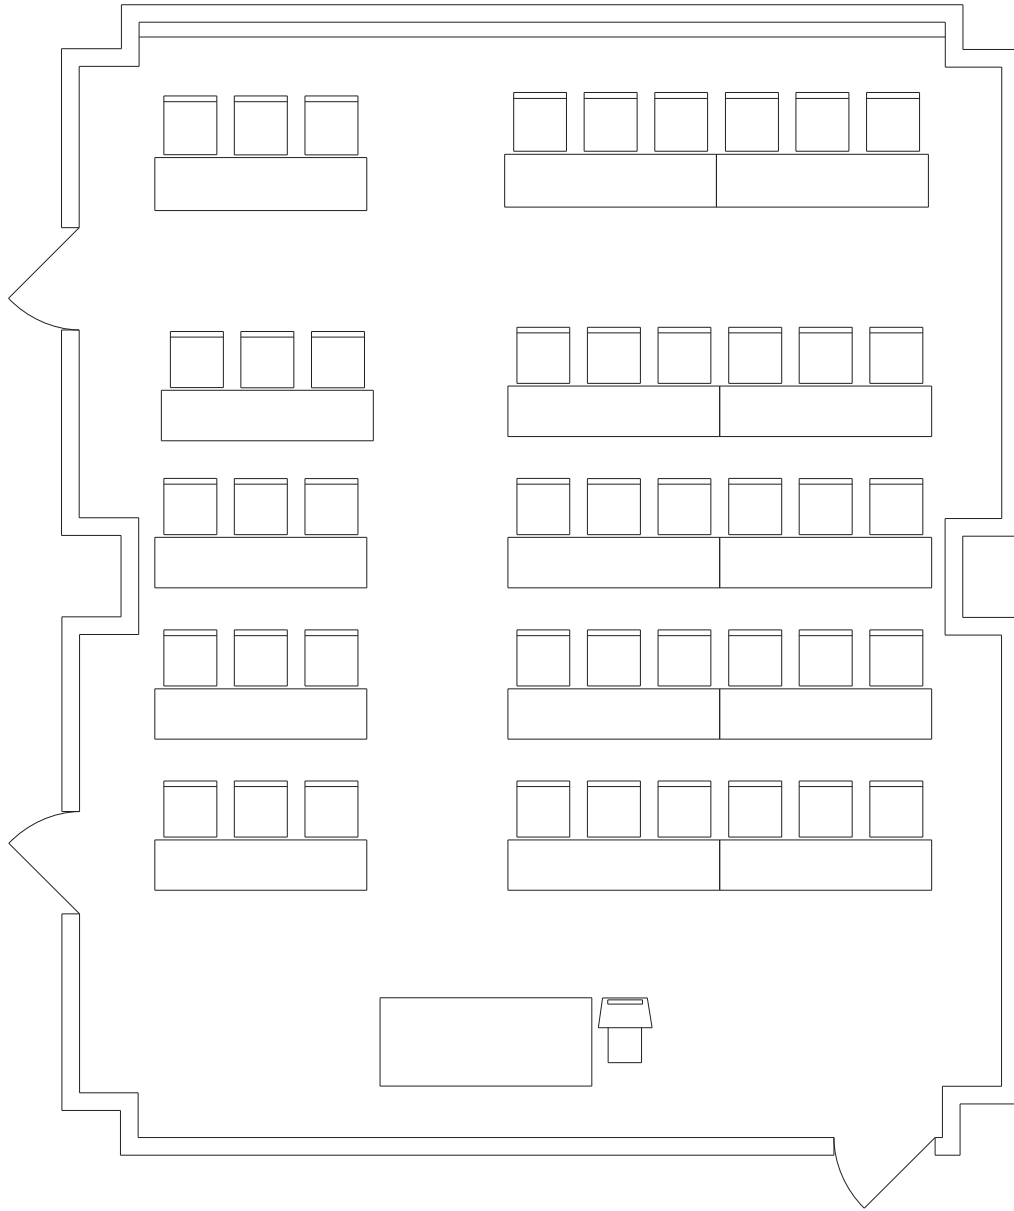

PIN WALL & TRAY

WALT DISNEY WORLD DOLPHIN

EUROPE 2

AREA 806 SQ. FT. CEILING 11 FT. 5 IN. LOWEST PT. 11 FT. 0 IN.

Schoolroom

45 Chairs

SH5-6A