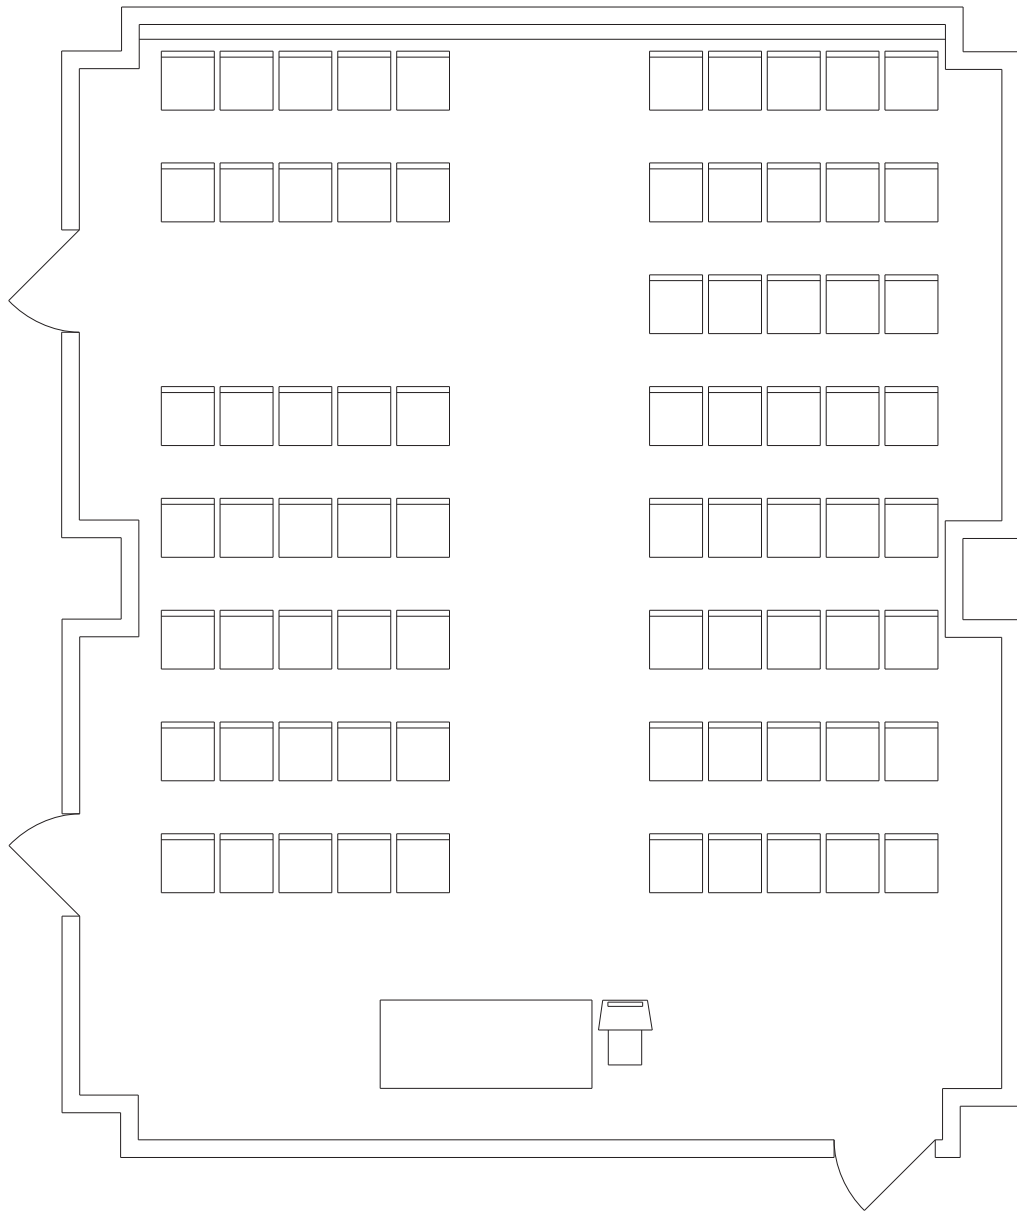

PIN WALL & TRAY

WALT DISNEY WORLD DOLPHIN

EUROPE 2

AREA 806 SQ. FT. CEILING 11 FT. 5 IN. LOWEST PT. 11 FT. 0 IN.

Theater

75 Chairs

SH5-6A