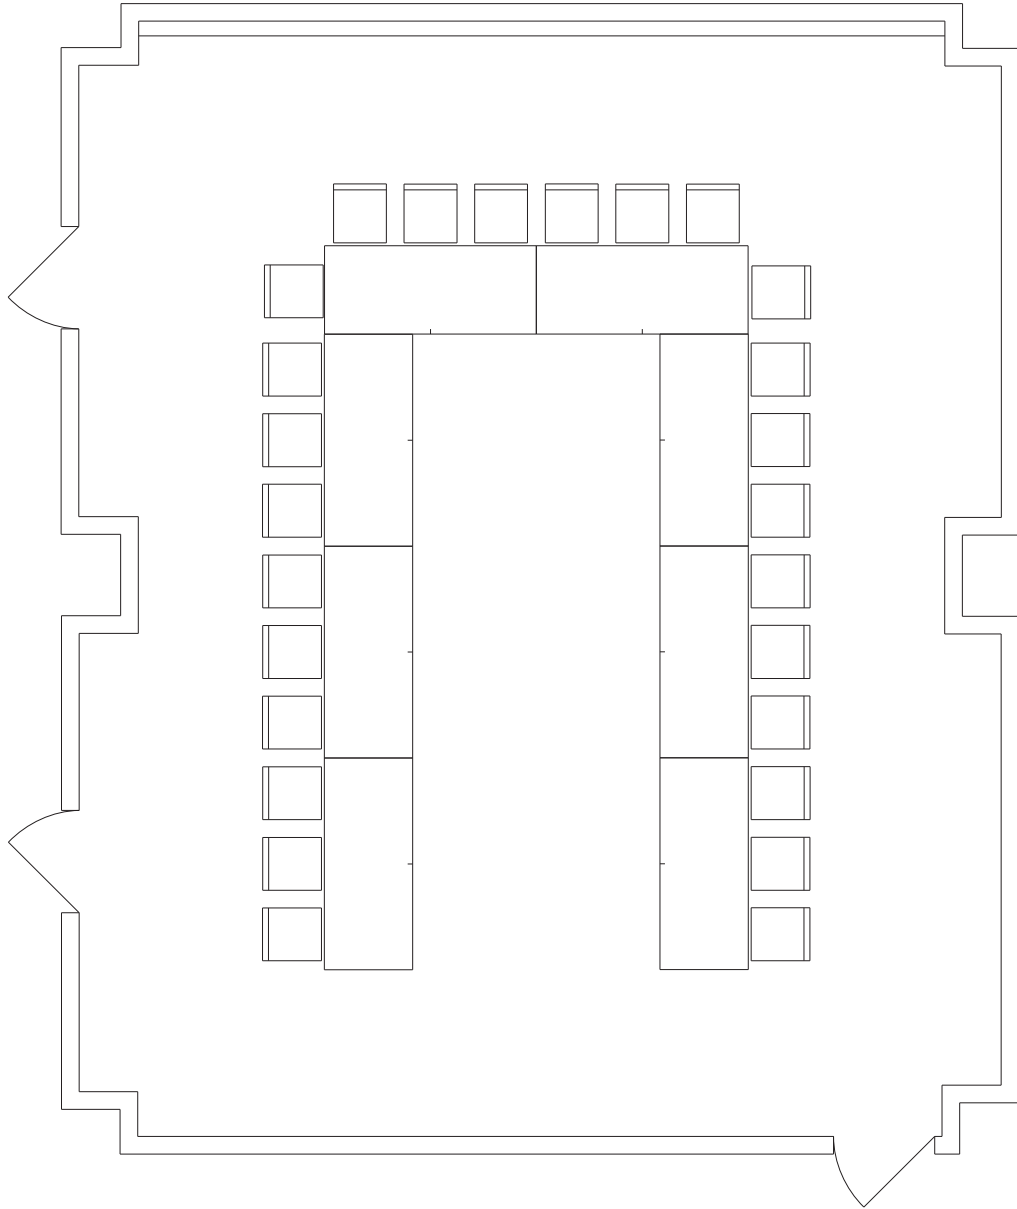

PIN WALL & TRAY

WALT DISNEY WORLD DOLPHIN

EUROPE 2

AREA 806 SQ. FT. CEILING 11 FT. 5 IN. LOWEST PT. 11 FT. 0 IN.

U-shape

26 Chairs

SHS-6A