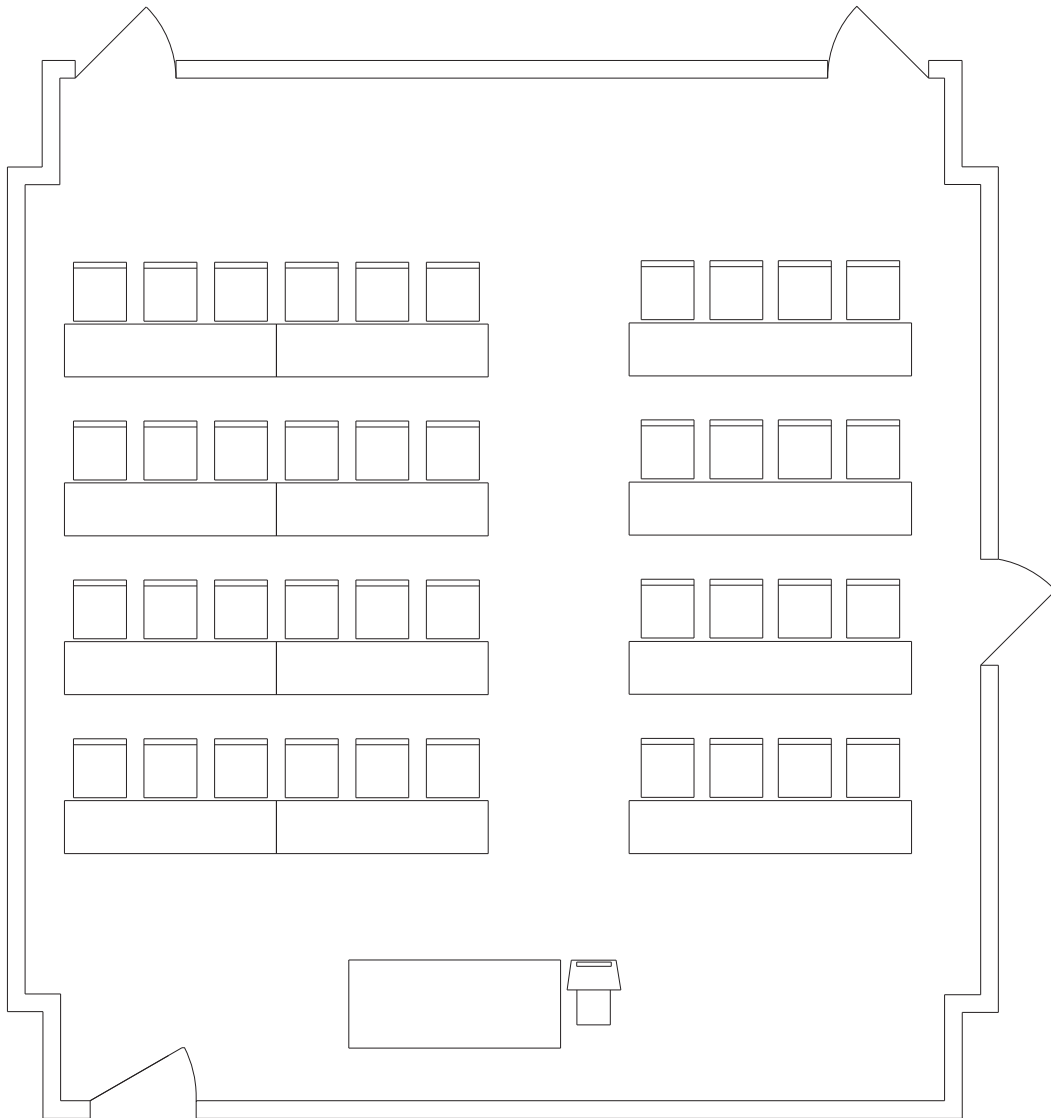

PIN WALL & TRAY

WALT DISNEY WORLD DOLPHIN

OCEANIC 2

AREA 772 SQ. FT. CEILING 11 FT. 8 IN. LOWEST PT. 10 FT. 11 IN.

Schoolroom

40 Chairs

SH5-4A