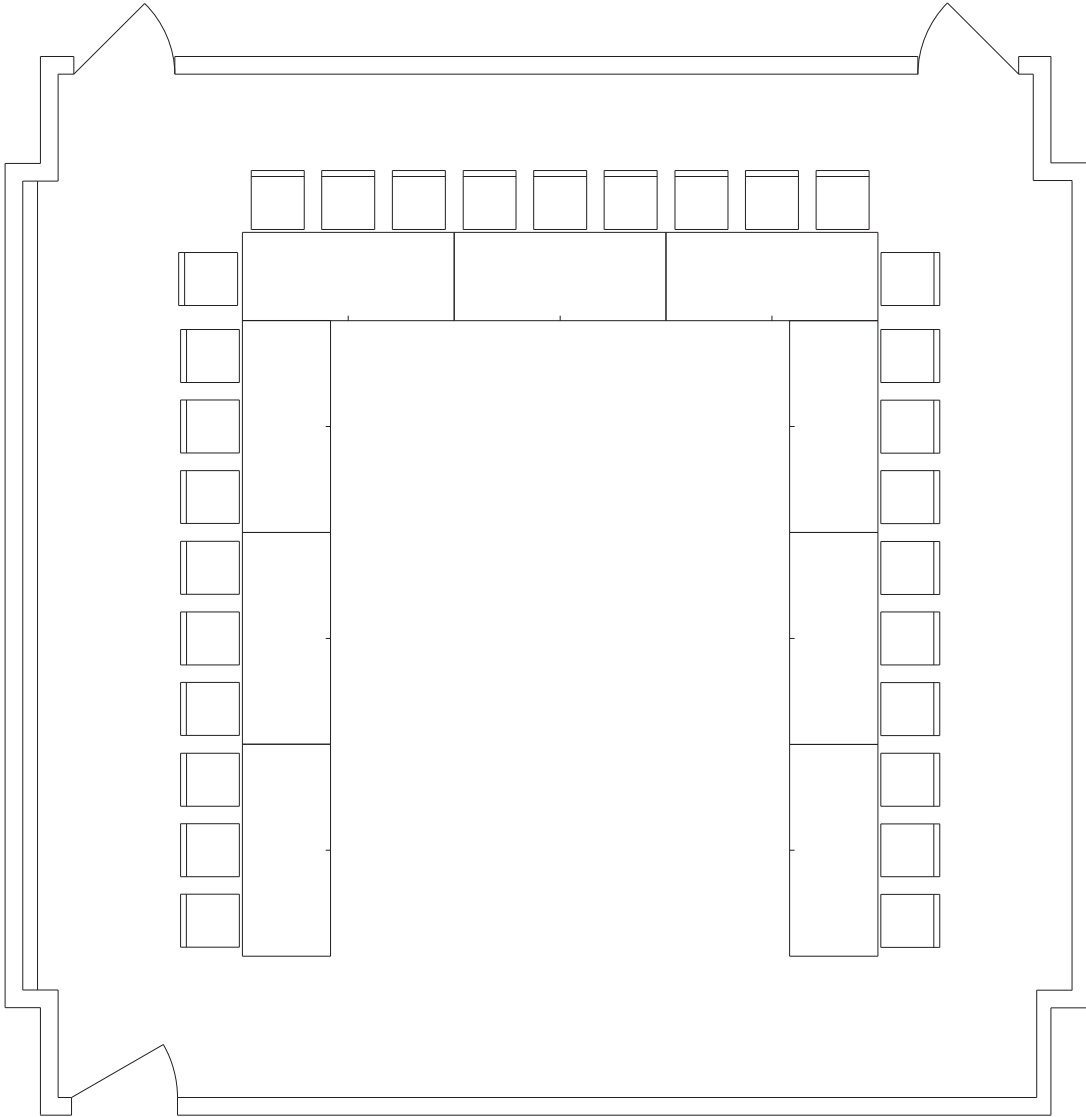

PIN WALL & TRAY

WALT DISNEY WORLD DOLPHIN

OCEANIC 4

AREA 849 SQ. FT. CEILING 11 FT. 9 IN. LOWEST PT. 11 FT. 0 IN.

U-shape

29 Chairs

SH5-4C