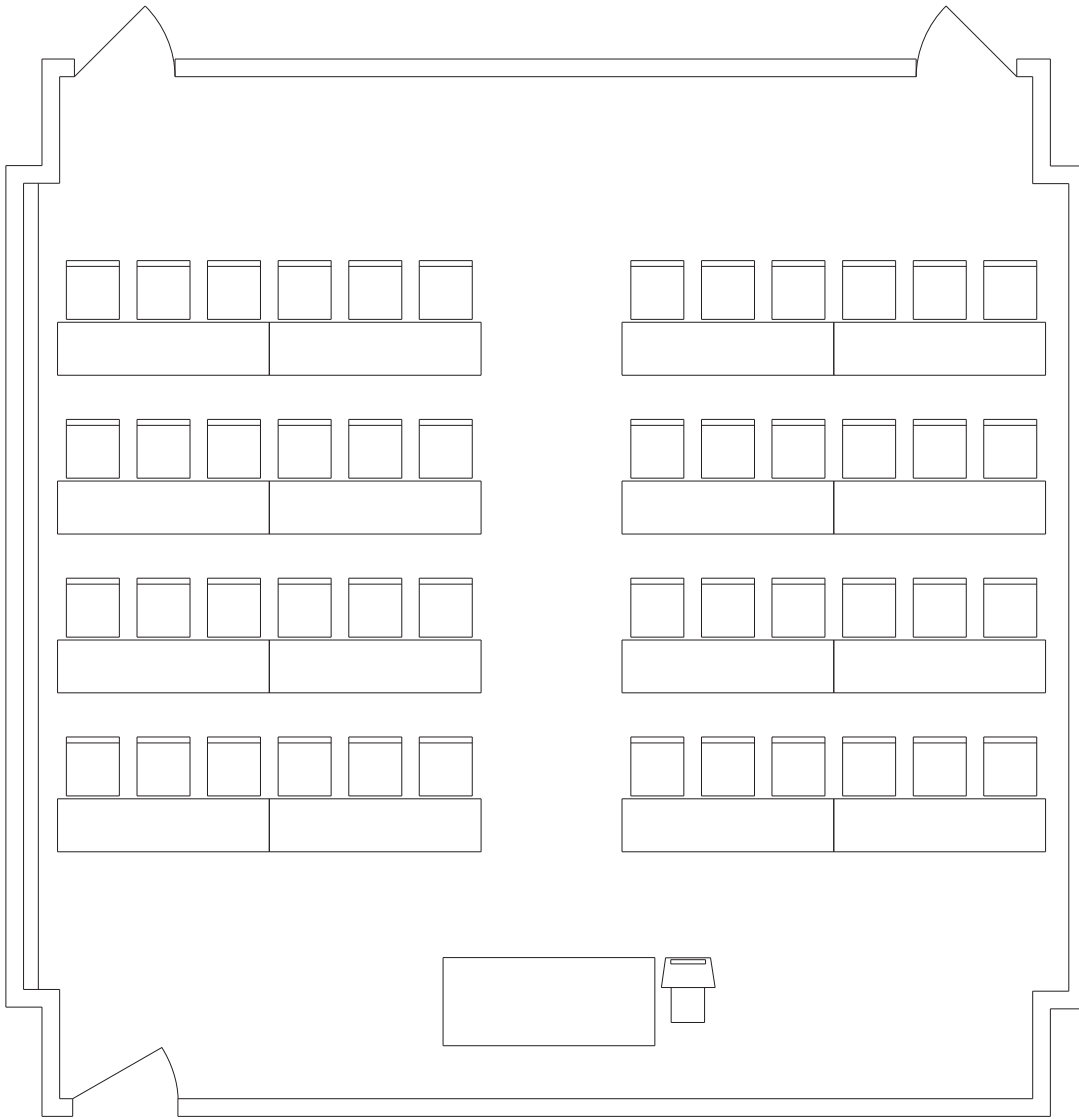

PIN WALL & TRAY

WALT DISNEY WORLD DOLPHIN

OCEANIC 6

AREA 845 SQ. FT. CEILING 11 FT. 10 IN. LOWEST PT. 11 FT. 1 IN.

Schoolroom

48 Chairs

SH5-4E