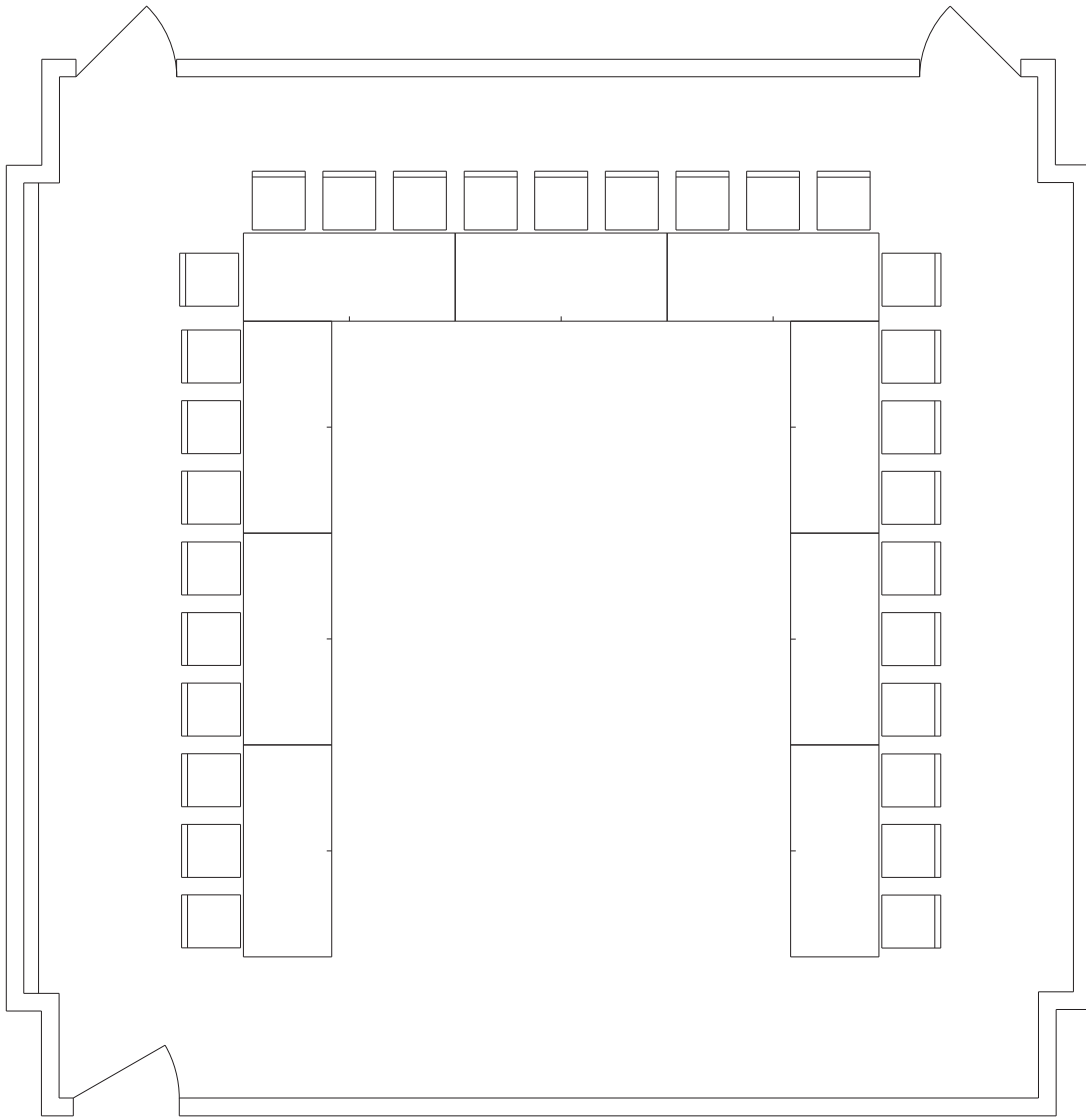

PIN WALL & TRAY

WALT DISNEY WORLD DOLPHIN

OCEANIC 8

AREA 848 SQ. FT. CEILING 11 FT. 9 IN. LOWEST PT. 11 FT. 0 IN.

U-shape

29 Chairs

SH5-4G