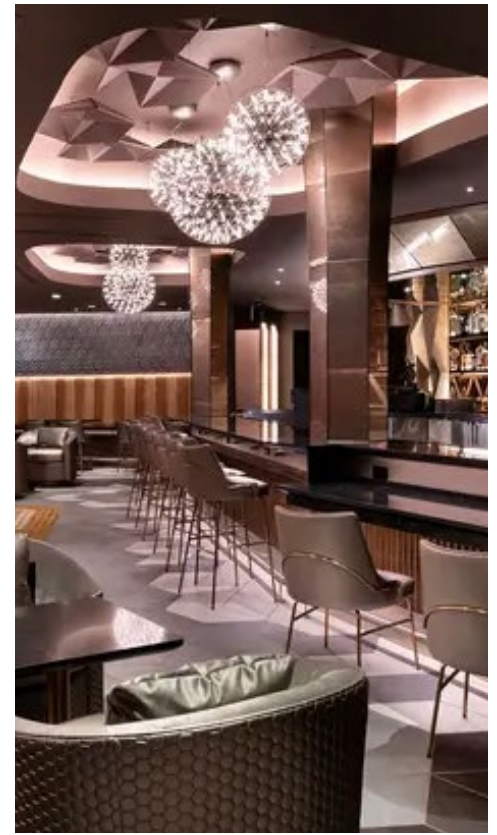

NEW ADULTS-ONLY LOUNGE
NOW OPEN AT EPCOT!

Geo-82

Geo-82 is Epcot's new lounge in the Odyssey Pavilion, mixing retro-futuristic style with handcrafted cocktails and global bites. Soft neon lighting, seating pods, and panoramic park views create a chill spot. Sip an "Electric Neon" or try Korean fried Brussels sprouts. Steps from Swan and Dolphin, it's a great break.