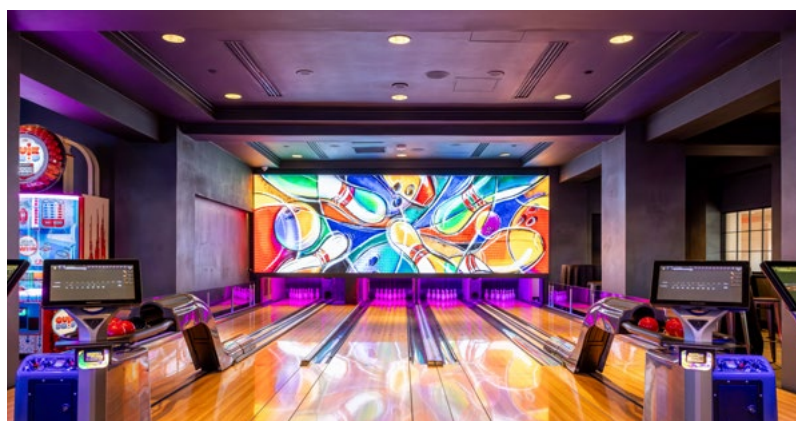

S'mores on the Shore, Cinema on the Beach, Swan Boats, and Fitness Classes are included in your resort service fee.

CABANAS & DAYBEDS

Relax by the pool in a private cabana! Walt Disney World Swan and Dolphin Poolside Cabanas include a HDTV, mini-refrigerator (stocked with soda and bottled water), relaxing furniture, seasonal fruit bowl, a lemon-infused water tower, and more! Advance reservations are required.

[Book a Cabana](#)

Lagoon Lanes, Games & Eats

Enjoy high-energy gaming—from the latest releases to timeless classics—and bowling lanes for all ages. Fuel the fun with gourmet snacks, hearty meals, and refreshing drinks without ever leaving the action.