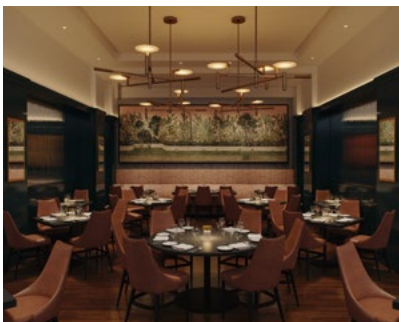

UPSCALE MEXICAN CUISINE

ROSA MEXICANO (D)

A fresh take on authentic Mexican cuisine, serving both beloved classics and sophisticated dishes in a stylish and festive atmosphere.

CLASSIC ITALIAN FARE

IL MULINO NEW YORK TRATTORIA (S)

Indulge in handmade pastas, artisan pizzas and so much more! Each bite evokes the skill and passion that has made Il Mulino iconic.