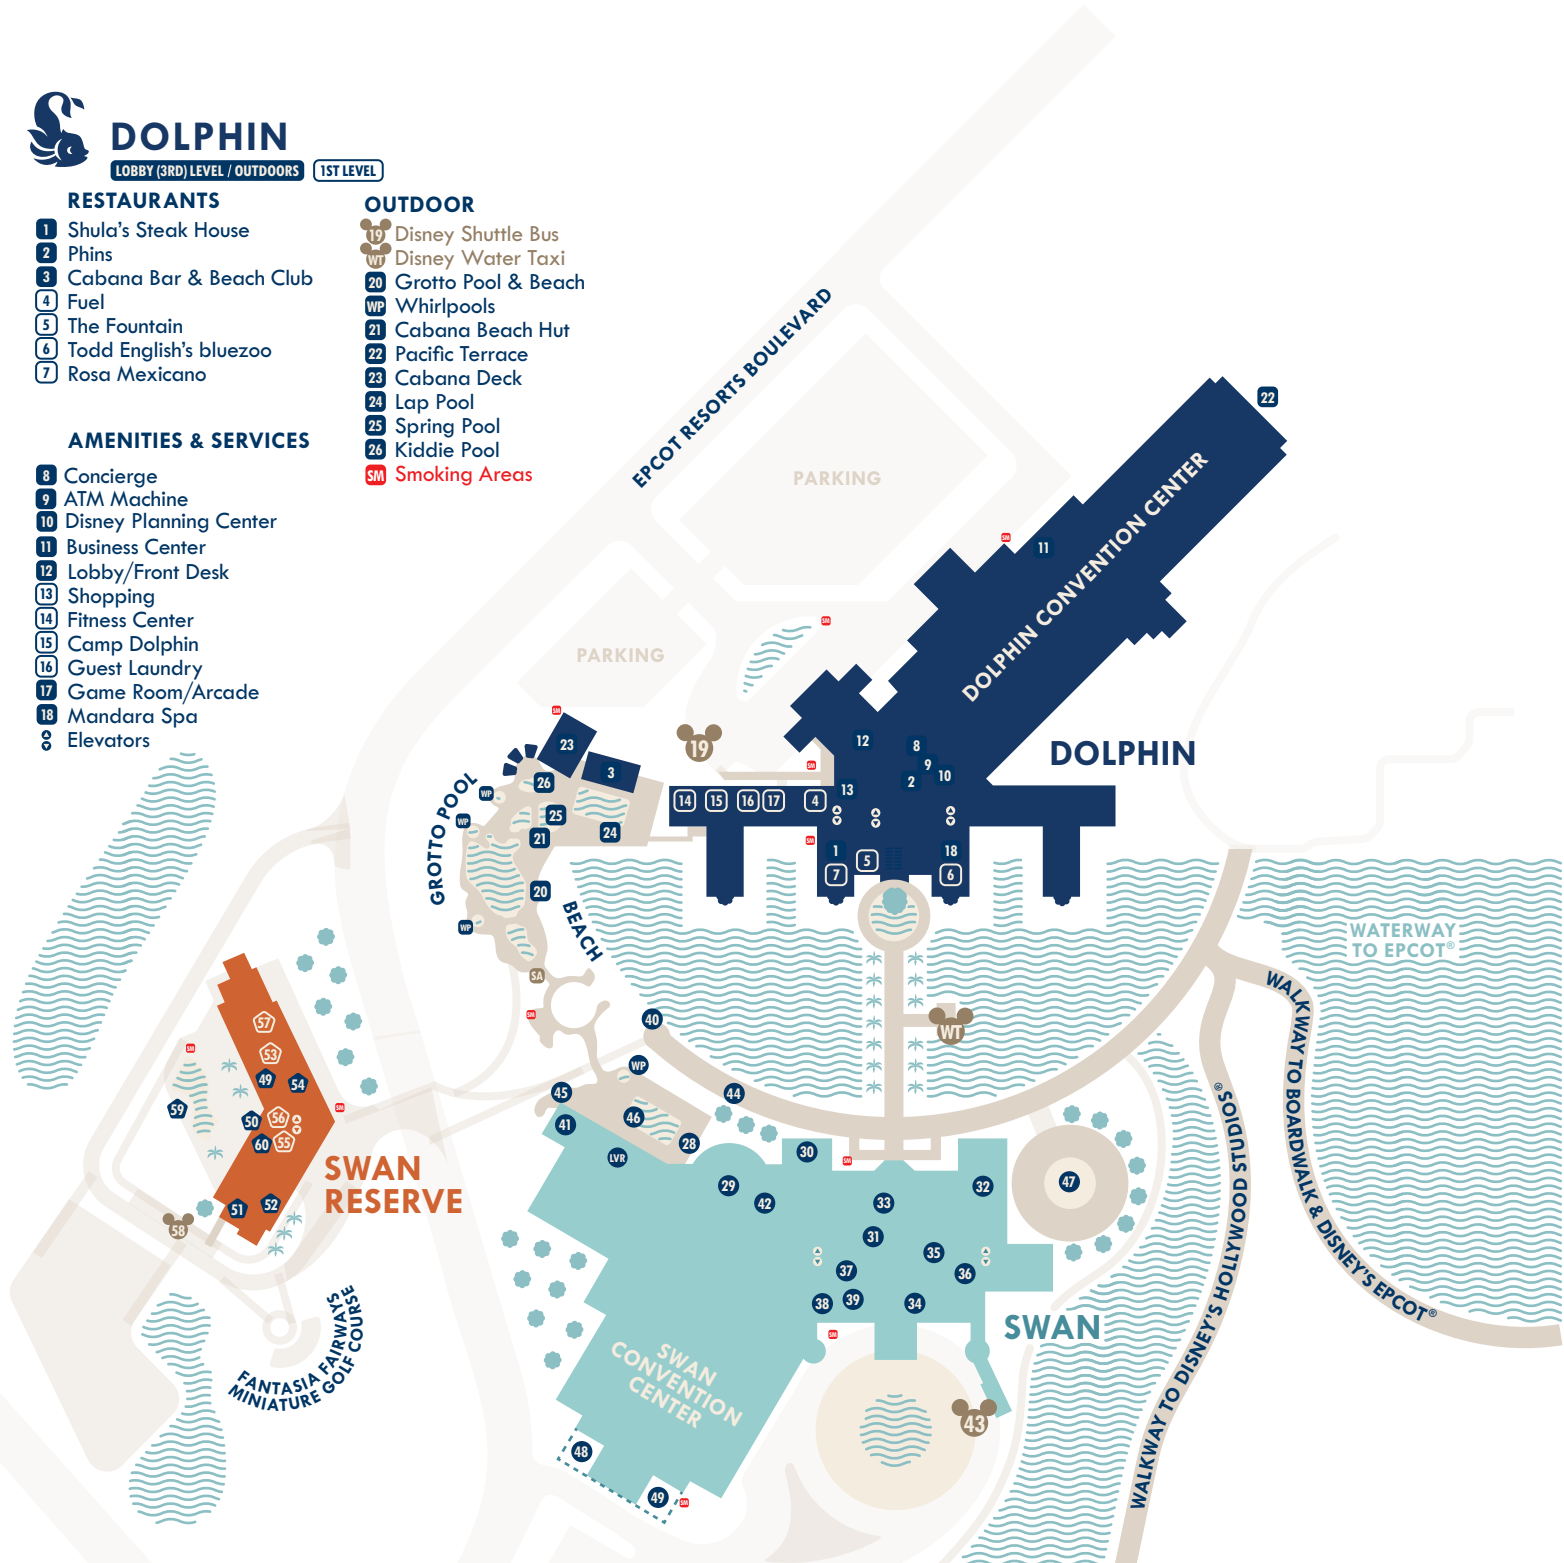

DOLPHIN

LOBBY (3RD) LEVEL / OUTDOORS 1ST LEVEL

RESTAURANTS

- 1 Shula's Steak House
- 2 Phins
- 3 Cabana Bar & Beach Club
- 4 Fuel
- 5 The Fountain
- 6 Todd English's bluezoo
- 7 Rosa Mexicano

AMENITIES & SERVICES

- 8 Concierge
- 9 ATM Machine
- 10 Disney Planning Center
- 11 Business Center
- 12 Lobby/Front Desk
- 13 Shopping
- 14 Fitness Center
- 15 Camp Dolphin
- 16 Guest Laundry
- 17 Game Room/Arcade
- 18 Mandara Spa
- ⊕ Elevators

OUTDOOR

- 19 Disney Shuttle Bus
- WT Disney Water Taxi
- 20 Grotto Pool & Beach
- WP Whirlpools
- 21 Cabana Beach Hut
- 22 Pacific Terrace
- 23 Cabana Deck
- 24 Lap Pool
- 25 Spring Pool
- 26 Kiddie Pool
- SM Smoking Areas

SWAN RESERVE

LOBBY (2ND) LEVEL / OUTDOORS 1ST / 15TH LEVEL

RESTAURANTS

- 49 Stir
- 50 Tangerine
- 51 Grounds
- 52 Amare

AMENITIES & SERVICES

- 53 Lobby/Front Desk
- 54 Concierge
- 55 Meeting Space (1st Level)
- 56 11th Hour Business Center (15th Level)
- 57 Vue (15th Level)
- 60 Fitness Center (2nd Level)
- ⊕ Elevators

OUTDOOR

- 58 Disney Shuttle Bus
- WT Disney Water Taxi
- 59 Pool
- SM Smoking Area

PARKING

RESTAURANTS

- 28 Splash Pool Bar & Grill
- 29 Garden Grove
- 30 Kimonos
- 31 Java
- 32 Il Mulino New York Trattoria
- 33 Chill

AMENITIES & SERVICES

- 34 Lobby/Front Desk
- 35 Concierge
- 36 Disney Planning Center
- 37 Business Center/Shipping
- 38 Convention Registration Desk
- 39 Shopping
- 40 Childrens Playground

- 41 Fitness Center
- 42 Bakery Display
- LVR Lake View Event Rooms
- ⊕ Elevators

OUTDOOR

- 43 Disney Shuttle Bus
- WT Disney Water Taxi
- 44 Lake Terrace
- 45 Swan Terrace
- 46 Lap Pool
- 47 Crescent Terrace
- 48 Osprey Terrace 1
- 49 Osprey Terrace 2
- WP Whirlpool
- SM Smoking Area